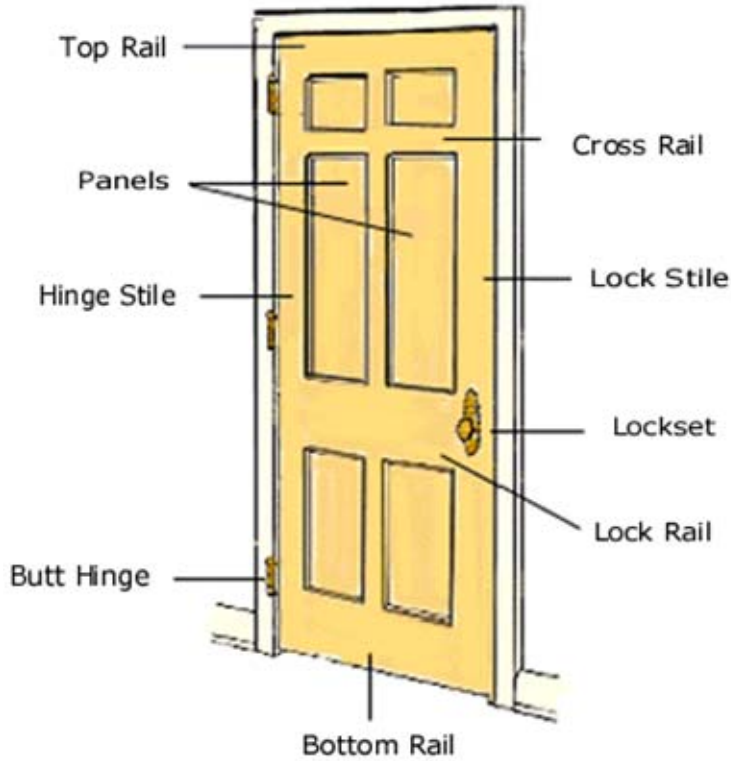

Door & Hardware Information Form

Door Information	
Width of Stile	_____
Thickness of Door	_____
Door Handing	_____

Hardware & Lock Information	
Backset	_____
Thickness of Plate	_____
<i>Interior</i>	passage _____ privacy _____ bit key _____
<i>Exterior</i>	Cylinder by Turn Piece _____ Patio Trim _____
Armor Front	_____
Cylinder Length	_____